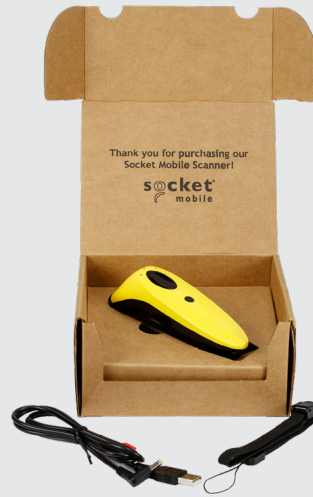

2D/1D Imager
Barcode Scanner

SocketScan® S720

Linear Barcode Plus QR Code Scanner

The S720 can read both 1D and 2D barcodes on paper and on screen. As part of our SocketScan family of data readers, it can do all that your legacy barcode scanner can do, bringing you into the next wave of barcode and QR code scanning on mobile devices. The S720 barcode scanner is lightweight, ergonomically designed and comes with long-lasting batteries. It is exceptionally easy to use, with intuitive notifications for battery level, Bluetooth connection, and scanning status.

The SocketScan S720 is wireless for increased mobility and productivity helping to reduce human error. 2D barcodes provide the next step in versatility, functionality and efficiency that cannot be achieved with linear 1D barcodes. Using 2D barcodes and a 2D barcode scanner gives your business an accurate and easy way to track inventory and assets, scan products and digital IDs, or credentials from mobile wallets. Budget conscious - the S720 is a great every day general purpose 2D barcode scanner that scans most popular used 2D barcodes such as PDF417, QR Codes and Data Matrix.

For more information please visit barcodes.com.au or call us on 1300 800 999

Intuitive LED Indicators

- Battery LED: Green, Amber and Red
- Bluetooth LED: Blue
- Scan LED: Green and Red

Weight/Mass
• 4.1 oz. (117 g)

Single Package includes

- (1) SocketScan S720, 2D/1D Barcode Scanner
- (1) Charging Cable
- (1) Wrist Strap
- (1) Get Started Insert

The S720 is available in 6 colors:

**Socket Mobile
Companion App
Download for easy setup!**