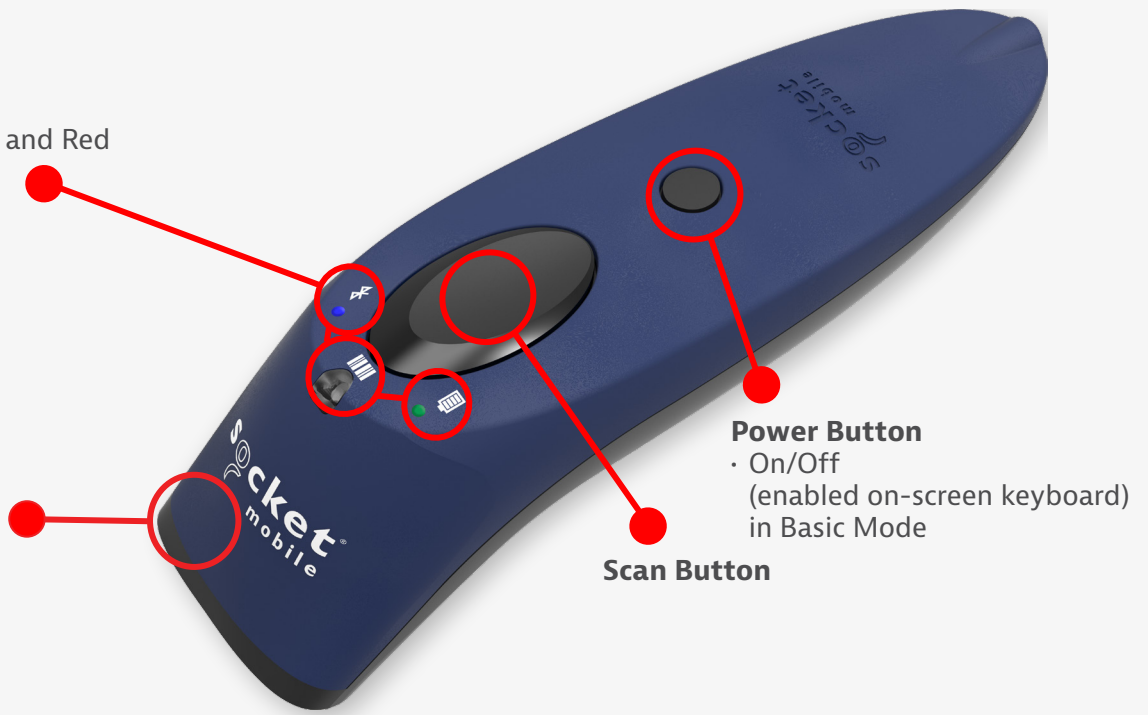

Intuitive LED Indicators

- Battery LED: Green, Amber and Red
- Bluetooth LED: Blue
- Scan LED: Green and Red

Weight/Mass
• 4.1 oz. (117 g)